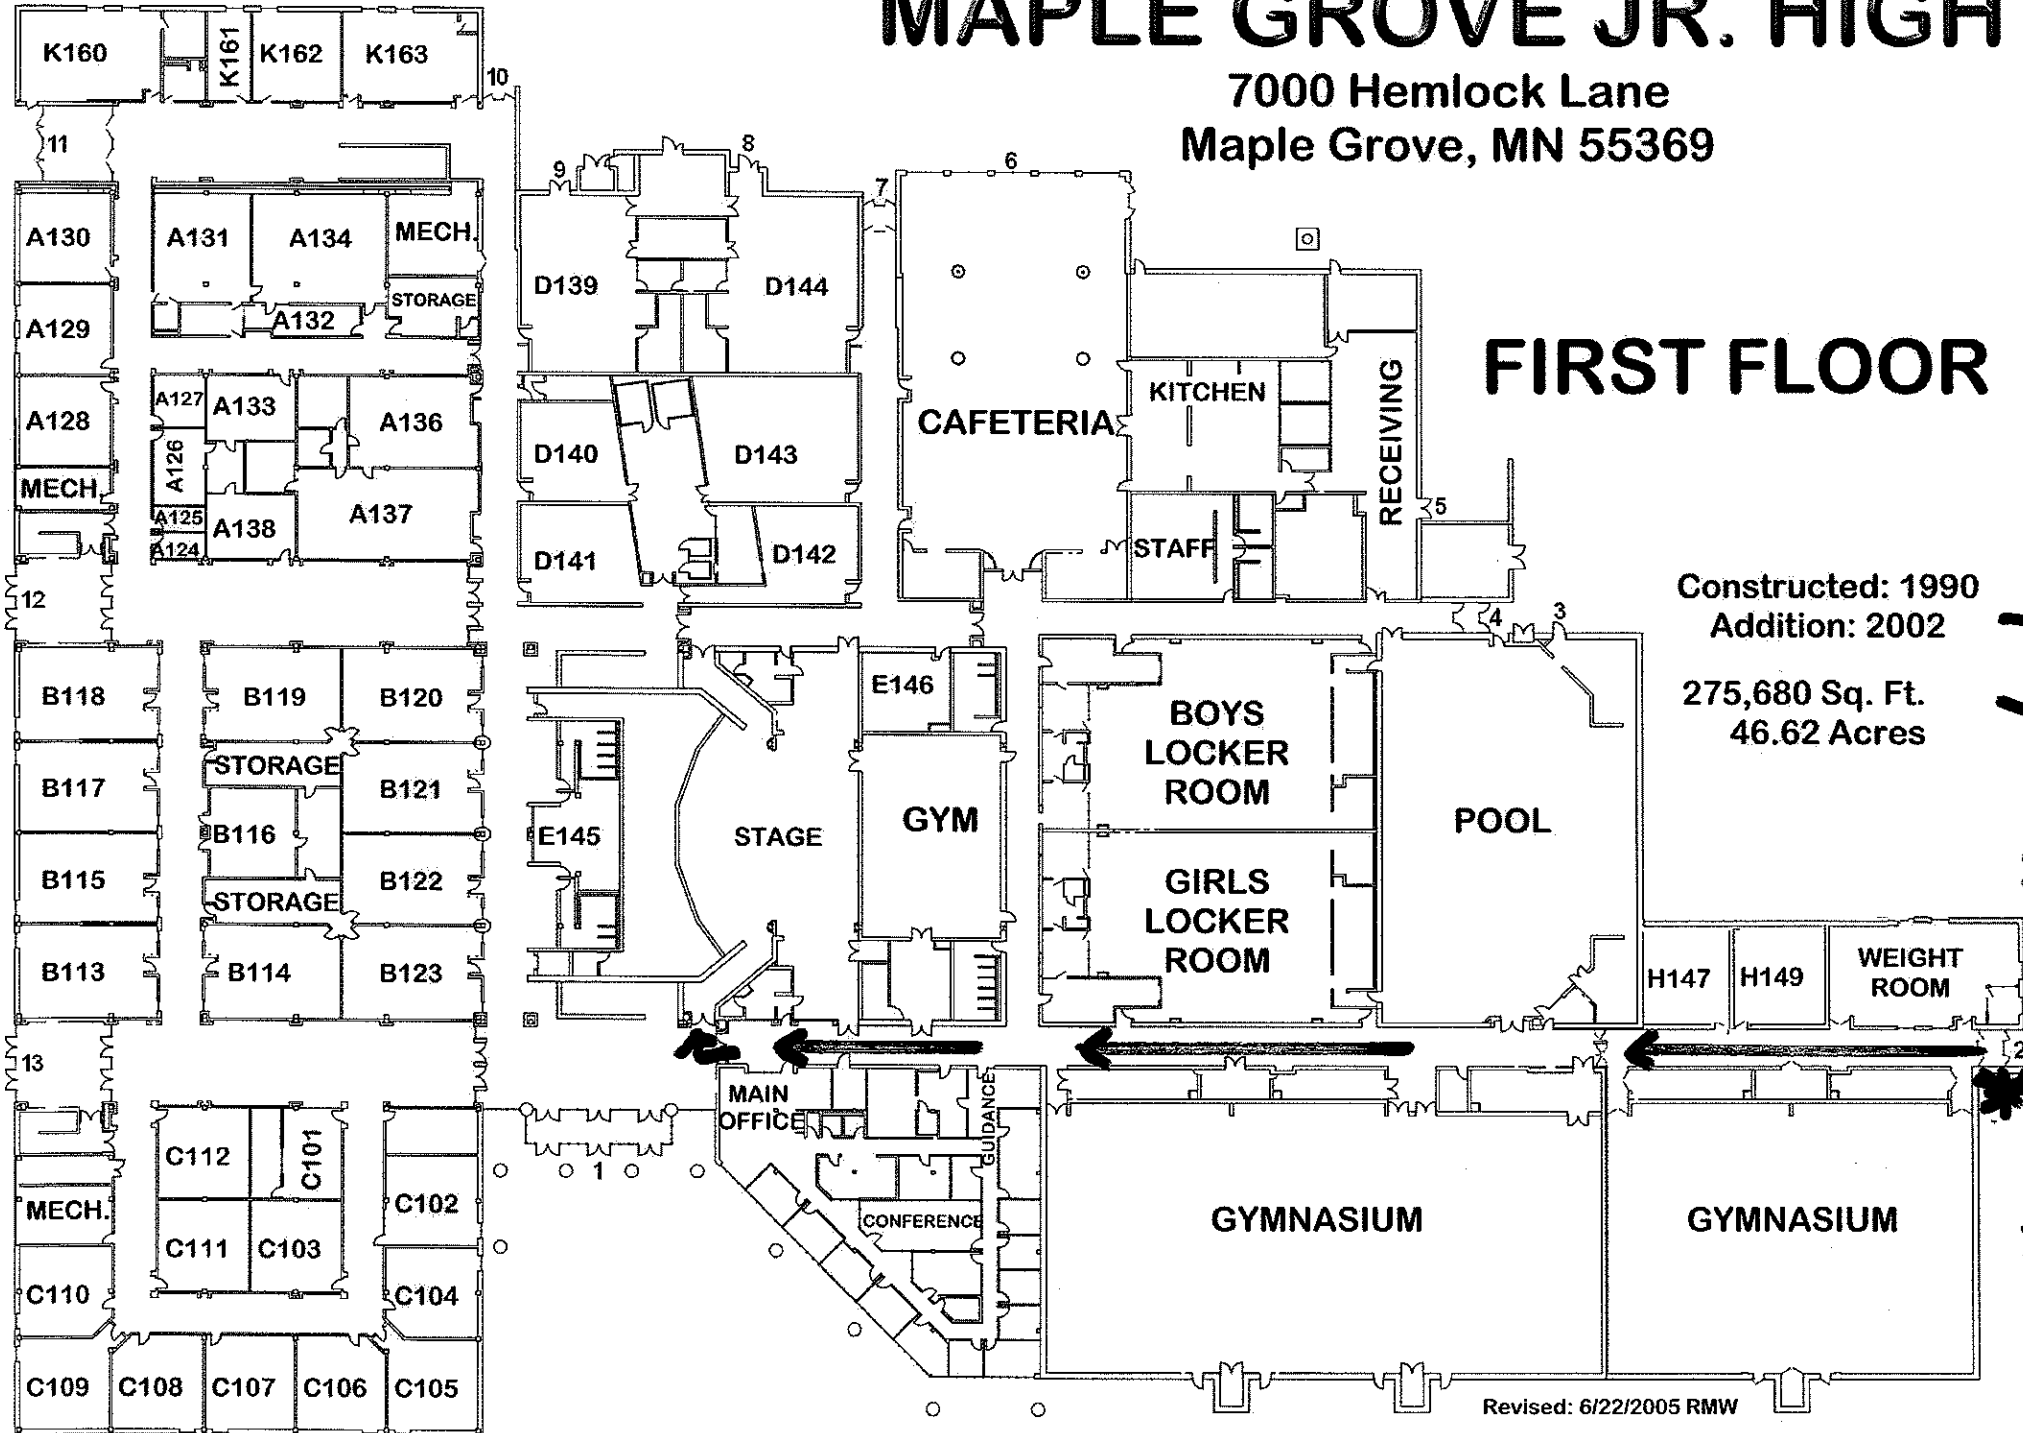

MAPLE GROVE JR. HIGH

7000 Hemlock Lane
Maple Grove, MN 55369

FIRST FLOOR

Constructed: 1990
Addition: 2002
275,680 Sq. Ft.
46.62 Acres